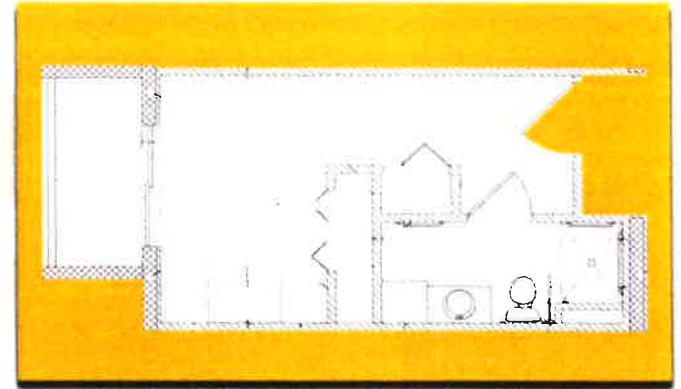

Towers of Venice Floor Plans

Tulip

Two Bedroom
Total 906 Sq Ft

Rose

Two Bedroom
Total 886 Sq Ft
Full Kitchen

Towers of Venice Floor Plans

Daisy

Studio
Total 564 Sq Ft

Jasmine

One Bedroom
Total 549 Sq Ft

Lavender

One Bedroom
Total 616 Sq Ft