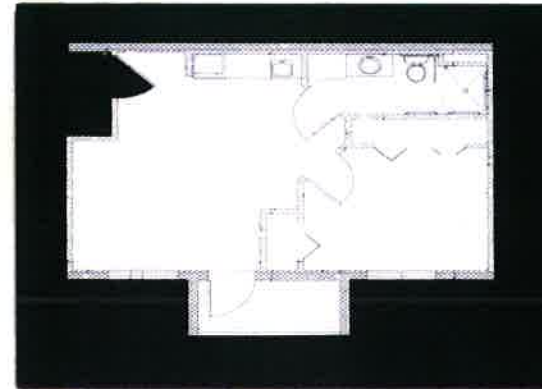

Towers of Venice Floor Plans

Tulip

Two Bedroom
Total 906 Sq Ft

Rose

Two Bedroom
Total 886 Sq Ft
Full Kitchen

Towers of Venice Floor Plans

Daisy

Studio
Total 564 Sq Ft