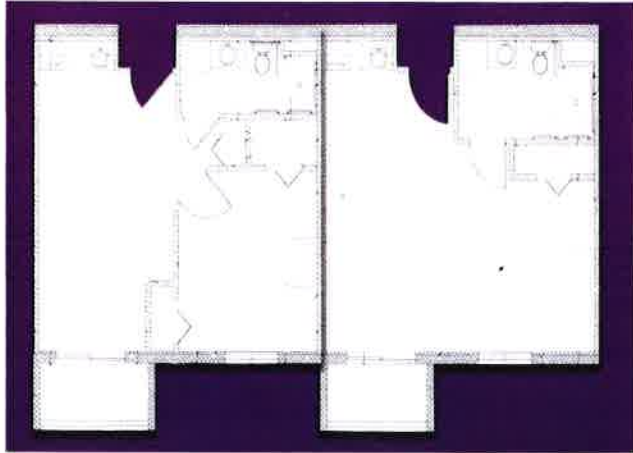

Towers of Venice Floor Plans

Tulip

Two Bedroom
Total 906 Sq Ft

Rose

Two Bedroom
Total 886 Sq Ft
Full Kitchen

Towers of Venice Floor Plans

Daisy

Studio
Total 564 Sq Ft

Jasmine

One Bedroom
Total 549 Sq Ft

Lavender

One Bedroom
Total 616 Sq Ft