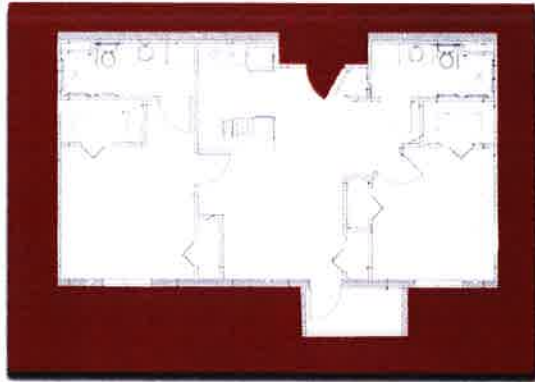

Towers of Venice Floor Plans

Tulip

Two Bedroom
Total 906 Sq Ft

Rose

Two Bedroom
Total 886 Sq Ft
Full Kitchen

Towers of Venice Floor Plans

Daisy

Studio
Total 564 Sq Ft

Jasmine

One Bedroom
Total 549 Sq Ft

Lavender

One Bedroom
Total 616 Sq Ft